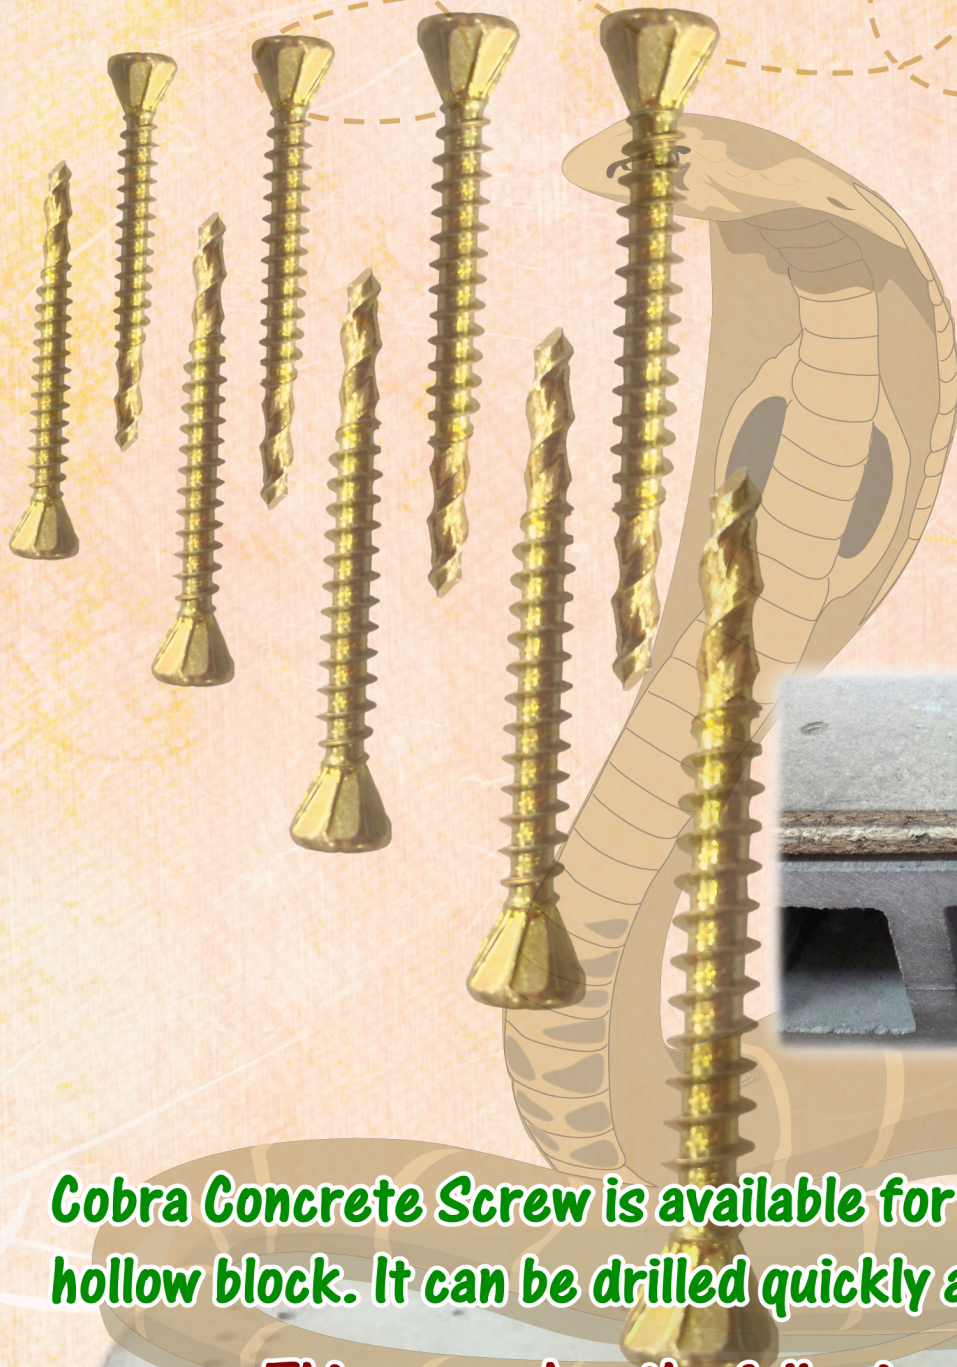

## Cobra Concrete Screw

-For concrete hollow block

**No pre-drilling**

**Cobra Concrete Screw is available for wood to concrete hollow block. It can be drilled quickly and fixed tightly.**

**This screw has the following traits:**

- ✓ **No pre-drilling (save time & money)**
- ✓ **Low drive torque**
- ✓ **Drilling fast**
- ✓ **Higher holding power**